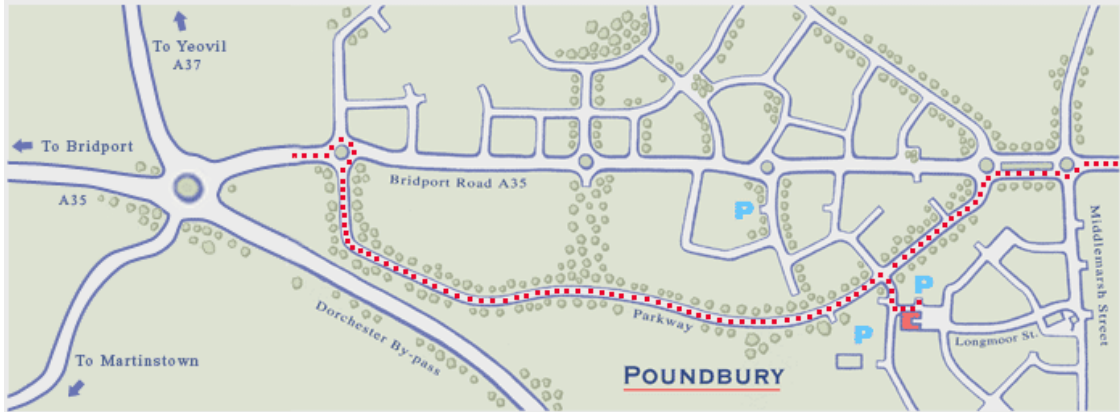

Directions to Burraton House

From the East:

Follow the A35 Dorchester Bypass in the direction of Honiton. At the roundabout junction of the A37 and the A35, take the fourth exit B3150 (signposted Dorchester). At the first mini-roundabout, take the third exit onto The Parkway (signposted Town Centre). Continue on the B3150. Turn right after the Toucan crossing into Holmead Walk. Turn first left into Burraton Square – Burraton House is on your right, with dedicated parking in Burraton Yard, signposted on your left.

From the West:

Follow the A35 in the direction of Dorchester. At the roundabout junction of the A37 and the A35 take the second exit B3150 (signposted Dorchester). At the first mini-roundabout, take the third exit onto The Parkway (signposted Town Centre). Continue on the B3150. Turn right after the Toucan crossing into Holmead Walk. Turn first left into Burraton Square – Burraton House is on your right, with dedicated parking in Burraton Yard, signposted on your left.

From Dorchester:

Follow the Bridport Road from the Top of Town roundabout in High West Street, in the direction of Bridport. Continue straight across the first mini-roundabout. Take the first exit at the next mini-roundabout into The Parkway. Turn first left into Holmead Walk and immediately left into Burraton Square – Burraton House is on your right, with dedicated parking in Burraton Yard, signposted on your left.